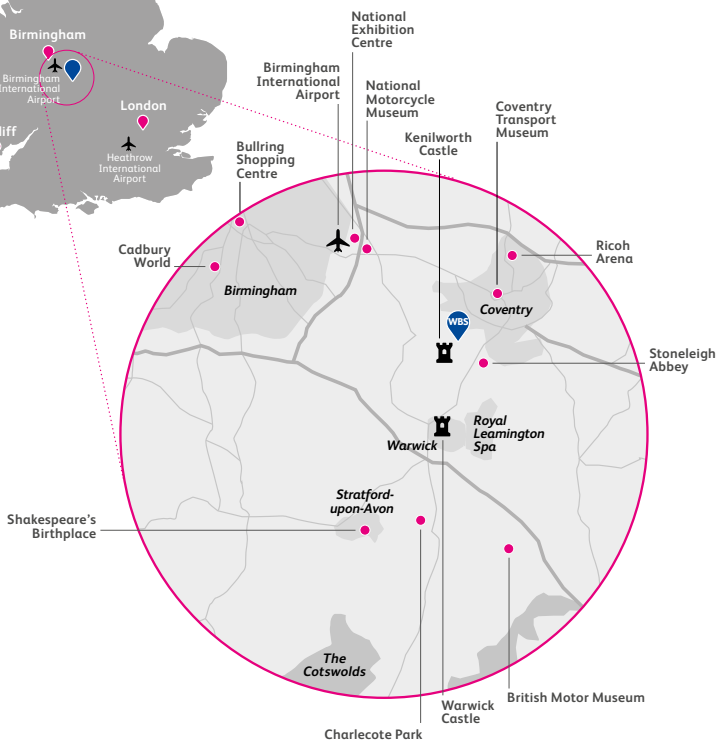

Contact your home university for more information about applying for an exchange at WBS.

- **T** +44 (0)24 7652 4687
- **E** undergraduate@wbs.ac.uk
- **W** wbs.ac.uk/go/undergraduate

Join our conversation **#wbslife**

- [@warwickbschool](https://twitter.com/warwickbschool)
- wbs.ac.uk/go/wbslinkedin
- facebook.com/warwickbschool
- [@warwickbschool](https://www.instagram.com/warwickbschool)
- [warwickbschool](https://www.youtube.com/warwickbschool)

Printed on FSC certified paper, using vegetable-based inks.

Please recycle or pass to a friend.

WBS believes this document is accurate, but accepts no liability for errors or later changes. Please see our website for the latest information.